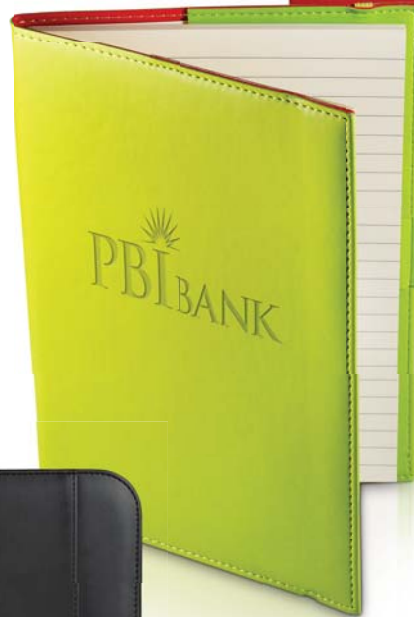

NEW LG-9382 EXCLUSIVE!

Tuscany™ Journal with Magnetic Badge Closure

	25	100	600	1200
USA★	13.99	13.49	12.99	11.99
CAN🍁	20.02	18.43	17.53	16.24

Colors: Black, Lime Green, Navy, Red, Tan

NEW LG-9285

Tuscany™ Ergo Metal Pen

	50	100	600	1200
USA★	8.49	7.89	7.39	6.98
CAN🍁	12.36	11.23	10.28	9.70

Colors: Black, Navy, Tan

NEW LG-9375

Tuscany™ Refillable Journal

	25	100	600	1200
USA★	12.98	12.39	11.69	10.99
CAN🍁	18.74	17.04	15.88	14.97

Colors: Black, Gray, Lime Green, Navy, Orange, Red, Tan

NEW LG-9371 EXCLUSIVE!

Tuscany™ Mobile Portfolio

	15	50	150	300
USA★	27.95	26.99	25.99	24.95
CAN🍁	39.22	36.51	34.82	33.39

Colors: Black, Tan

NEW LG-9376 EXCLUSIVE!